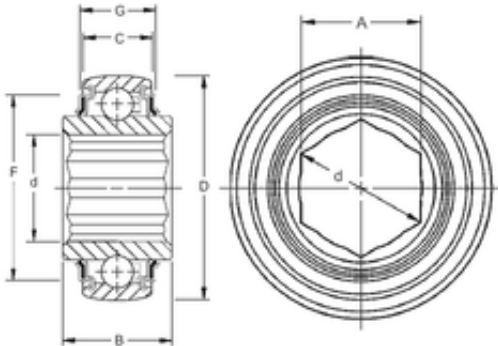

Timken Making Bearings LTD

51,31 mm x 100 mm x 57,15 mm Timken GC1200KPPB2 Radial & Deep Groove Ball Bearings

Bearing No. GC1200KPPB2

Size	51.31x100x57.15 mm
Bore Diameter	51,31 mm
Outer Diameter	100 mm
Width	57,15 mm
d	51,31 mm
D	100 mm
B	57,15 mm
C	25 mm
A	44,48 mm
F	86,11 mm
G	29,01 mm
Weight	1,521 Kg
Basic dynamic load rating (C)	39 kN

GC1200KPPB2 Bearing 2D drawings and 3D CAD
models