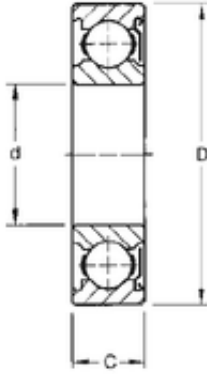

Timken Making Bearings LTD

12,7 mm x 28,575 mm x 6,35 mm Timken S5KD Radial & Deep Groove Ball Bearings

Bearing No. S5KD

Size	12.7x28.575x6.35 mm
Bore Diameter	12,7 mm
Outer Diameter	28,575 mm
Width	6,35 mm
d	12,7 mm
D	28,575 mm
B	6,35 mm
C	6,35 mm
Weight	0,018 Kg
Basic dynamic load rating (C)	5,6 kN

S5KD Bearing 2D drawings and 3D CAD models