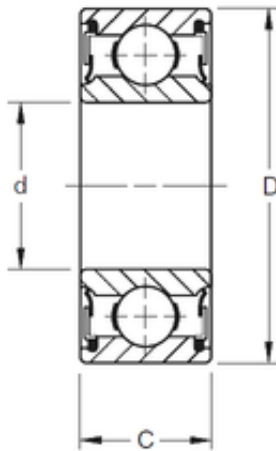

Timken Making Bearings LTD

60 mm x 130 mm x 31 mm Timken 312NPP Radial & Deep Groove Ball Bearings

Bearing No. 312NPP

Size	60x130x31 mm
Bore Diameter	60 mm
Outer Diameter	130 mm
Width	31 mm
d	60 mm
D	130 mm
B	31 mm
C	31 mm
Weight	1,765 Kg
Basic dynamic load rating (C)	92,3 kN

312NPP Bearing 2D drawings and 3D CAD models