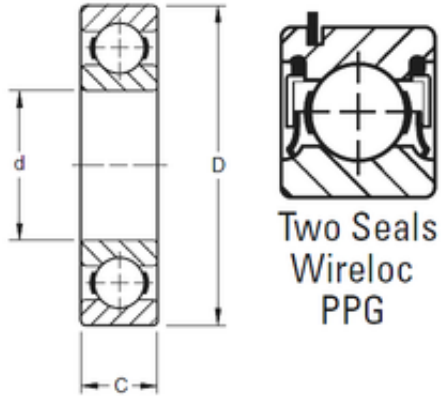

## 20 mm x 42 mm x 12 mm Timken 9104PPG Radial & Deep Groove Ball Bearings

Bearing No. 9104PPG

Size	20x42x12 mm
Bore Diameter	20 mm
Outer Diameter	42 mm
Width	12 mm
d	20 mm
D	42 mm
B	12 mm
C	12 mm
Weight	0,073 Kg
Basic dynamic load rating (C)	10,7 kN